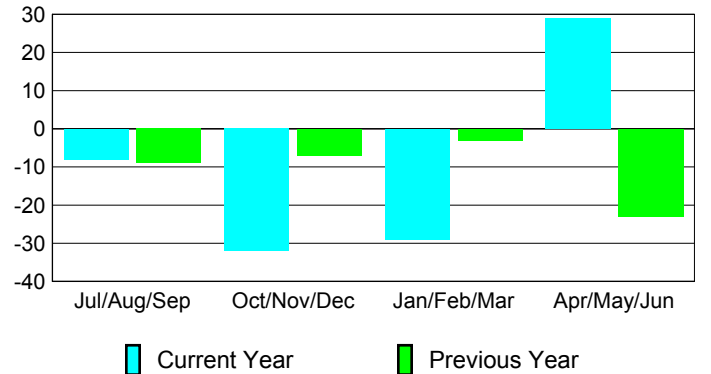

Membership Results 2008-2009

Membership 2007-2008

Month	Net Memb Goal	Actual New Memb	Actual Dropped Memb	Gain/Loss of Memb	Gain/Loss of Memb
Jul/Aug/Sep	25	54	-62	-8	-9
Oct/Nov/Dec	25	33	-65	-32	-7
Jan/Feb/Mar	25	51	-80	-29	-3
Apr/May/Jun	25	92	-63	29	-23
Totals	100	230	-270	-40	-42

Membership Results 2008-2009

Goal, New, Dropped, Gain/Loss

Comparison of Membership Gain/Loss

Current Year Compared to the Previous Year

Gender Comparison 2008-2009

Male

Female