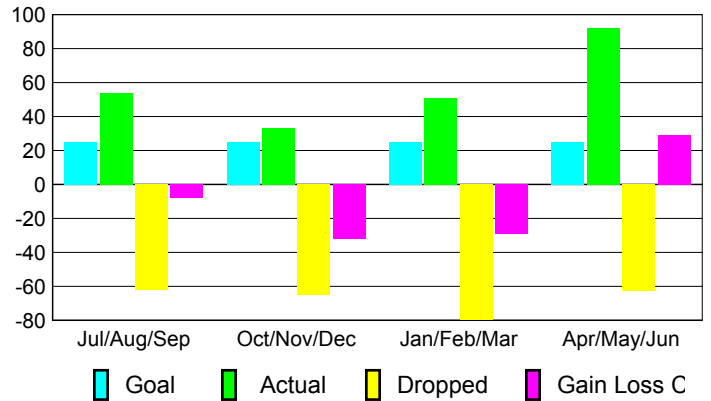

Membership Results 2008-2009

Goal, New, Dropped, Gain/Loss

Comparison of Membership Gain/Loss

Current Year Compared to the Previous Year