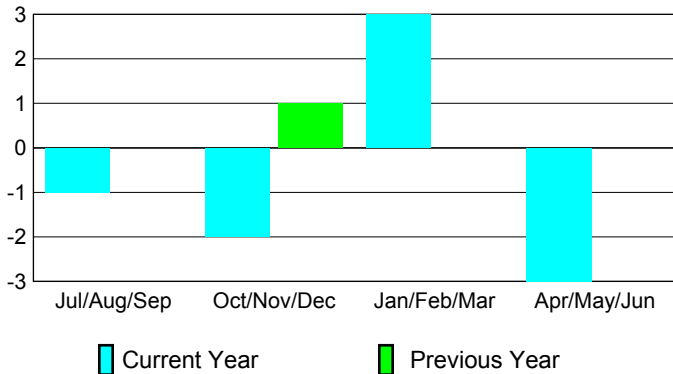

2008-2009 GMT Quarterly Report for District (or Undistricted) **District 2 S4**

GMT: **LELAND KOLKMEYER**

Location: **TEXAS**

GMT CA: **1 & 2**

CLUBS

Club Results 2008-2009

Clubs 2007-2008

Month	New Club Goal	Actual New Clubs	Actual Dropped Clubs	Gain/Loss of Clubs	Gain/Loss of Clubs
Jul/Aug/Sep	1	0	-1	-1	0
Oct/Nov/Dec	1	0	-2	-2	1
Jan/Feb/Mar	1	0	3	3	0
Apr/May/Jun	1	1	-4	-3	0
Totals	4	1	-4	-3	1

Club Results 2008-2009

Goal, New, Dropped, Gain/Loss

Comparison of Club Gain/Loss

Current Year Compared to the Previous Year

YTD Status Quo Clubs 2008-2009

Status Quo Clubs Compared to Status Quo Members

MEMBERSHIP