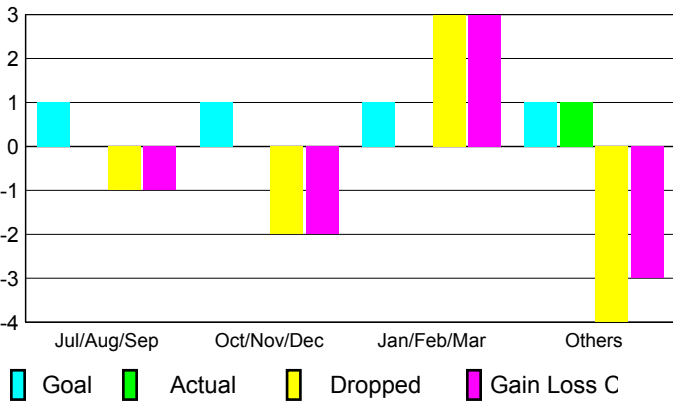

2008-2009 GMT Quarterly Report for District (or Undistricted) **District 2 S4**

GMT: **LELAND KOLKMEYER**

Location: **TEXAS**

GMT CA: **1 & 2**

CLUBS

Club Results 2008-2009

Clubs 2007-2008

Month	New Club Goal	Actual New Clubs	Actual Dropped Clubs	Gain/Loss of Clubs	Gain/Loss of Clubs
Jul/Aug/Sep	1	0	-1	-1	0
Oct/Nov/Dec	1	0	-2	-2	1
Jan/Feb/Mar	1	0	3	3	0
Apr/May/Jun	1	1	-4	-3	0
Totals	4	1	-4	-3	1

Club Results 2008-2009

Goal, New, Dropped, Gain/Loss

Comparison of Club Gain/Loss

Current Year Compared to the Previous Year

YTD Status Quo Clubs 2008-2009

Status Quo Clubs Compared to Status Quo Members

MEMBERSHIP

Membership Results 2008-2009

Membership 2007-2008

Month	Net Memb Goal	Actual New Memb	Actual Dropped Memb	Gain/Loss of Memb	Gain/Loss of Memb
Jul/Aug/Sep	25	54	-62	-8	-9
Oct/Nov/Dec	25	33	-65	-32	-7
Jan/Feb/Mar	25	51	-80	-29	-3
Apr/May/Jun	25	92	-63	29	-23
Totals	100	230	-270	-40	-42